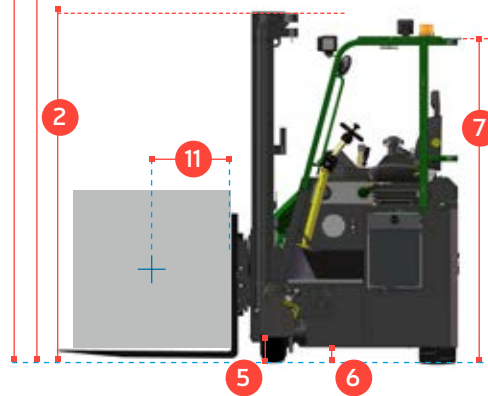

COMBi-CB

The innovative and compact Combi-CB is designed to increase productivity, improve safety and help increase your storage capacity both indoors & outdoors.

COMBiLiFT

LIFTING INNOVATION

COMBI-CB

FRONTAL MODE

SIWARD MODE

REF.	DESCRIPTION	Std.	Optional		
1 a	Standard Lift Height	4000mm	4900mm	5500mm	6000mm
1 b	Free Lift Height	0mm	1318mm	1518mm	1683mm
2	Height Mast Closed	2670mm	2243mm	2443mm	2610mm
3	Max. (Mast raised)	4830mm	5778mm	6378mm	6878mm
4	Overall Length		2615mm		
5	Ground Clearance Under Mast		125mm		
6	Ground Clearance to Wheelbase Centre		100mm		
7	Height of Overhead Guard		2250mm		
8	Width		1500mm		
9	Outside Spread of Fork Arms		1325mm		
10	Track Front		1320mm		
11	Load Centre Distance		600mm		
12	Overhang Front		320mm		
13	Wheel Base		1100mm		
14	Overhang Back		140mm		
15	Length From Face of Fork		1550mm		
16	Approach Angle		30°		
17	Ramp Angle		15°		
18	Departure Angle		30°		
19	Forward Tilt		3°		
20	Backward Tilt		6°		
21	Minimum Outside Radius		1410mm		
A	Capacity		2500kg/3000kg		
B	Unladen Weight		6800 kg		
C	Maximum Ground Speed		14 Km/h		
D	Gradeability		10%		
E	V1505 Kubota Diesel / Toyota 4Y Engine LPG		32KW / 42KW		
F	Electrics		12 Volt		
G	Fork Section		125mm x 50mm x 1065mm		
H	16 x 7 – 10.5 Front Tyre x 2		OD 406mm / Width 178mm		
I	22 x 10 x 16 Rear Tyre x 1		OD 559mm / Width 254mm		
J	Standard Colour		Green and Grey		
K	Suspension Seat		Grammer MSG 65		

Multi-Directional

Features Include:

- Open Cabin
- Multi-Direction Operation
- Load Sensing Steering
- 3 Wheel Hydrostatic Drive
- +/- 100mm Sideshift
- 4-way lever positioning of Wheels

Distributed by:

TotalTruck A/S