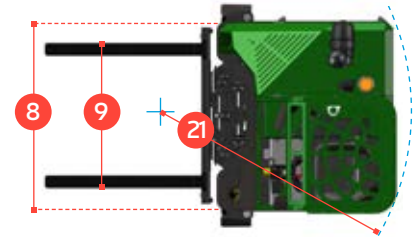

SIWARD MODE

REF.	DESCRIPTION	Std.	Optional		
1 a	Standard Lift Height	4000mm	4900mm	5500mm	6000mm
1 b	Free Lift Height	0mm	1318mm	1518mm	1683mm
2	Height Mast Closed	2670mm	2243mm	2443mm	2610mm
3	Max. (Mast raised)	4830mm	5778mm	6378mm	6878mm
4	Overall Length		2615mm		
5	Ground Clearance Under Mast		125mm		
6	Ground Clearance to Wheelbase Centre		100mm		
7	Height of Overhead Guard		2250mm		
8	Width		1500mm		
9	Outside Spread of Fork Arms		1325mm		
10	Track Front		1320mm		
11	Load Centre Distance		600mm		
12	Overhang Front		320mm		
13	Wheel Base		1100mm		
14	Overhang Back		140mm		
15	Length From Face of Fork		1550mm		
16	Approach Angle		30°		
17	Ramp Angle		15°		
18	Departure Angle		30°		
19	Forward Tilt		3°		
20	Backward Tilt		6°		
21	Minimum Outside Radius		1410mm		
A	Capacity		2500kg/3000kg		
B	Unladen Weight		6800 kg		
C	Maximum Ground Speed		14 Km/h		
D	Gradeability		10%		
E	V1505 Kubota Diesel / Toyota 4Y Engine LPG		32KW / 42KW		
F	Electrics		12 Volt		
G	Fork Section		125mm x 50mm x 1065mm		
H	16 x 7 – 10.5 Front Tyre x 2		OD 406mm / Width 178mm		
I	22 x 10 x 16 Rear Tyre x 1		OD 559mm / Width 254mm		
J	Standard Colour		Green and Grey		
K	Suspension Seat		Grammer MSG 65		