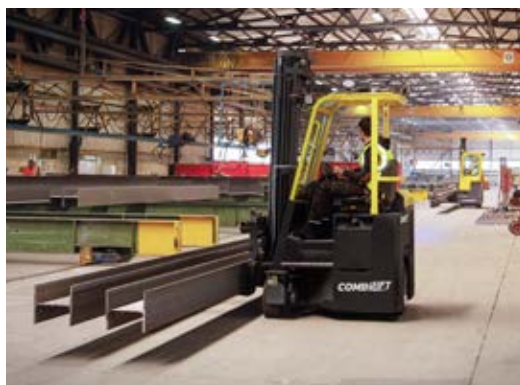

COMBi-CB

The innovative and compact Combi-CB is designed to increase productivity, improve safety and help increase your storage capacity both indoors & outdoors.

COMBiLiFT

LIFTING INNOVATION

COMBI-CB

FRONTAL MODE

SIWARD MODE

REF.	DESCRIPTION	Std.	Optional		
1 a	Standard Lift Height	4000mm	4900mm	5500mm	6000mm
1 b	Free Lift Height	0mm	1318mm	1518mm	1683mm
2	Height Mast Closed	2670mm	2243mm	2443mm	2610mm
3	Max. (Mast raised)	4830mm	5778mm	6378mm	6878mm
4	Overall Length		2615mm		
5	Ground Clearance Under Mast		125mm		
6	Ground Clearance to Wheelbase Centre		100mm		
7	Height of Overhead Guard		2250mm		
8	Width		1500mm		
9	Outside Spread of Fork Arms		1325mm		
10	Track Front		1320mm		
11	Load Centre Distance		600mm		
12	Overhang Front		320mm		
13	Wheel Base		1100mm		
14	Overhang Back		140mm		
15	Length From Face of Fork		1550mm		
16	Approach Angle		30°		
17	Ramp Angle		15°		
18	Departure Angle		30°		
19	Forward Tilt		3°		
20	Backward Tilt		6°		
21	Minimum Outside Radius		1410mm		
A	Capacity		2500kg/3000kg		
B	Unladen Weight		6800 kg		
C	Maximum Ground Speed		14 Km/h		
D	Gradeability		10%		
E	V1505 Kubota Diesel / Toyota 4Y Engine LPG		32KW / 42KW		
F	Electrics		12 Volt		
G	Fork Section		125mm x 50mm x 1065mm		
H	16 x 7 – 10.5 Front Tyre x 2		OD 406mm / Width 178mm		
I	22 x 10 x 16 Rear Tyre x 1		OD 559mm / Width 254mm		
J	Standard Colour		Green and Grey		
K	Suspension Seat		Grammer MSG 65		