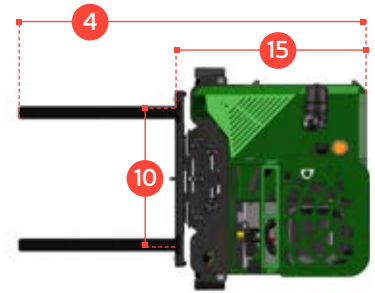

COMBi-CB

The innovative and compact Combi-CB is designed to increase productivity, improve safety and help increase your storage capacity both indoors & outdoors.

COMBiLiFT

LIFTING INNOVATION

COMBI-CB

FRONTAL MODE

SIWARD MODE

REF.	DESCRIPTION	Std.	Optional		
1 a	Standard Lift Height	4000mm	4900mm	5500mm	6000mm
1 b	Free Lift Height	0mm	1318mm	1518mm	1683mm
2	Height Mast Closed	2670mm	2243mm	2443mm	2610mm
3	Max. (Mast raised)	4830mm	5778mm	6378mm	6878mm
4	Overall Length		2615mm		
5	Ground Clearance Under Mast		125mm		
6	Ground Clearance to Wheelbase Centre		100mm		
7	Height of Overhead Guard		2250mm		
8	Width		1500mm		
9	Outside Spread of Fork Arms		1325mm		
10	Track Front		1320mm		
11	Load Centre Distance		600mm		
12	Overhang Front		320mm		
13	Wheel Base		1100mm		
14	Overhang Back		140mm		
15	Length From Face of Fork		1550mm		
16	Approach Angle		30°		
17	Ramp Angle		15°		
18	Departure Angle		30°		
19	Forward Tilt		3°		
20	Backward Tilt		6°		
21	Minimum Outside Radius		1410mm		
A	Capacity		2500kg/3000kg		
B	Unladen Weight		6800 kg		
C	Maximum Ground Speed		14 Km/h		
D	Gradeability		10%		
E	V1505 Kubota Diesel / Toyota 4Y Engine LPG		32KW / 42KW		
F	Electrics		12 Volt		
G	Fork Section		125mm x 50mm x 1065mm		
H	16 x 7 – 10.5 Front Tyre x 2		OD 406mm / Width 178mm		
I	22 x 10 x 16 Rear Tyre x 1		OD 559mm / Width 254mm		
J	Standard Colour		Green and Grey		
K	Suspension Seat		Grammer MSG 65		

Multi-Directional

Features Include:

- Open Cabin
- Multi-Direction Operation
- Load Sensing Steering
- 3 Wheel Hydrostatic Drive
- +/- 100mm Sideshift
- 4-way lever positioning of Wheels

Distributed by:

TotalTruck A/S