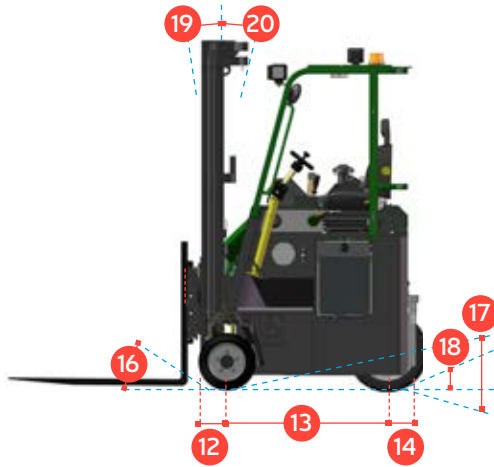

COMBi-CB

The innovative and compact Combi-CB is designed to increase productivity, improve safety and help increase your storage capacity both indoors & outdoors.

COMBiLiFT

LIFTING INNOVATION

COMBI-CB

FRONTAL MODE

SIWARD MODE

REF.	DESCRIPTION	Std.	Optional		
1 a	Standard Lift Height	4000mm	4900mm	5500mm	6000mm
1 b	Free Lift Height	0mm	1318mm	1518mm	1683mm
2	Height Mast Closed	2670mm	2243mm	2443mm	2610mm
3	Max. (Mast raised)	4830mm	5778mm	6378mm	6878mm
4	Overall Length		2615mm		
5	Ground Clearance Under Mast		125mm		
6	Ground Clearance to Wheelbase Centre		100mm		
7	Height of Overhead Guard		2250mm		
8	Width		1500mm		
9	Outside Spread of Fork Arms		1325mm		
10	Track Front		1320mm		
11	Load Centre Distance		600mm		
12	Overhang Front		320mm		
13	Wheel Base		1100mm		
14	Overhang Back		140mm		
15	Length From Face of Fork		1550mm		
16	Approach Angle		30°		
17	Ramp Angle		15°		
18	Departure Angle		30°		
19	Forward Tilt		3°		
20	Backward Tilt		6°		
21	Minimum Outside Radius		1410mm		
A	Capacity		2500kg/3000kg		
B	Unladen Weight		6800 kg		
C	Maximum Ground Speed		14 Km/h		
D	Gradeability		10%		
E	V1505 Kubota Diesel / Toyota 4Y Engine LPG		32KW / 42KW		
F	Electrics		12 Volt		
G	Fork Section		125mm x 50mm x 1065mm		
H	16 x 7 – 10.5 Front Tyre x 2		OD 406mm / Width 178mm		
I	22 x 10 x 16 Rear Tyre x 1		OD 559mm / Width 254mm		
J	Standard Colour		Green and Grey		
K	Suspension Seat		Grammer MSG 65		

Multi-Directional

Features Include:

- Open Cabin
- Multi-Direction Operation
- Load Sensing Steering
- 3 Wheel Hydrostatic Drive
- +/- 100mm Sideshift
- 4-way lever positioning of Wheels

Distributed by:

TotalTruck A/S