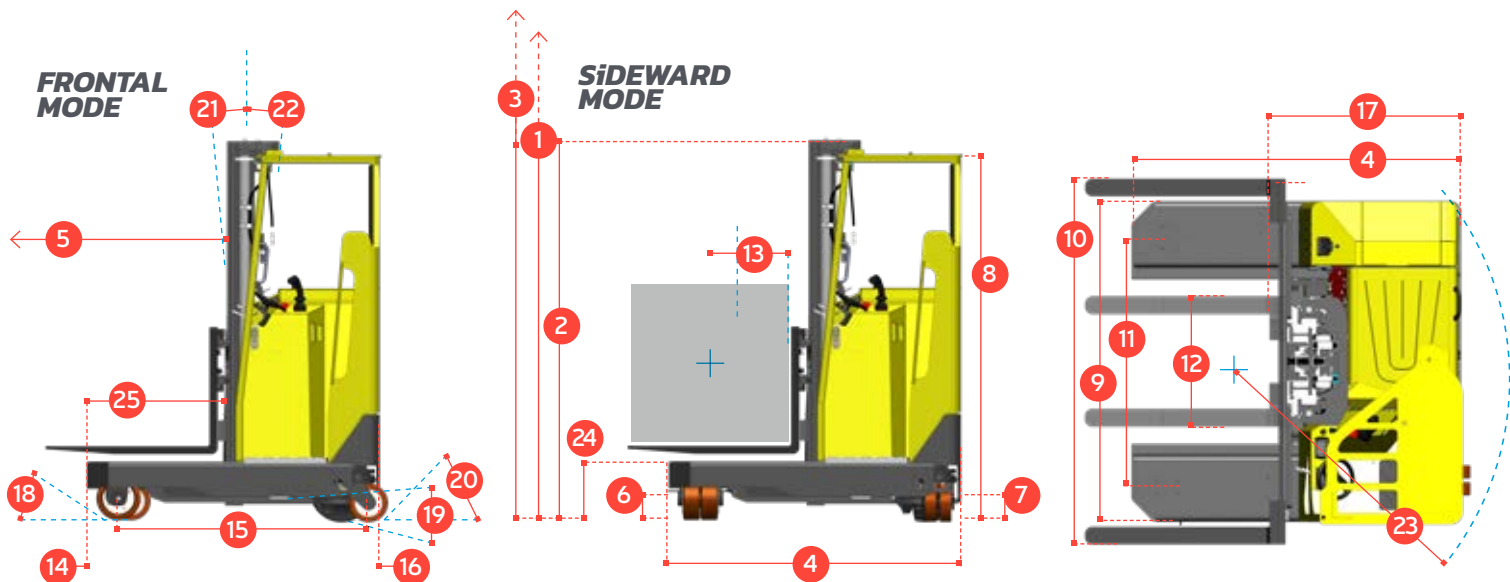

# COMBi-MR

The Combi-MR is Combilift's multi-directional stand-on reach truck which offers superb manoeuvrability and safety in the tightest working conditions.

# COMBi-MR

This compact truck features one rear wheel drive with a large rubber tyre and 360° steering rotation. The multi-functional controlled joystick allows the operator to change direction and travel speed in a smooth seamless motion, in addition to full control of all the hydraulic functions. This contributes to faster procedures for manufacturing distribution and logistics operations.

REF.	DESCRIPTION	STANDARD	OPTIONAL
1a	Standard Lift Height	4040 mm	5540 mm
1b	Freelift Height	0 mm	1480 mm
2	Height Mast Closed	2670 mm	2490 mm
3	Max. (Mast raised)	4750 mm	6530 mm
4	Overall Length	1905mm	
5	Mast Travel	865 mm	
6	Ground Clearance Under Mast	100 mm	
7	Ground Clearance to Wheelbase	100 mm	
8	Height Over Cab (without work lights)	2490 mm	
9	Overall Width	1850 mm	
10	Width over forks	2105 mm	
11	Track Front	1450 mm	
12	Frame Opening	940 mm	
13	Load Centre Distance	610 mm	
14	Overhang Front	200 mm	
15	Wheelbase	1475 mm	1625 mm
16	Overhang Back	230 mm	
17	Length From Face of Fork	1090 mm	
18	Approach Angle	35°	
19	Ramp Angle	15°	
20	Departure Angle	35°	
21	Forward Tilt	2°	
22	Backward Tilt	4°	
23	Minimum Outside Radius	1955 mm	
24	Platform Height	390 mm	
25	Platform Length	790 mm	
A	Capacity	2500 kg	
B	Unladen Weight	5000 kg	
C	Maximum Ground Speed	7 km/h	
D	Gradability	7%	
E	AC Rear Drive	6 kW	
F	Battery	48V x 775Ah	
G	Fork Section	50 mm x 100 mm x 1150 mm	
H	Vulkollan Front Tyre	OD 250 mm / Width 75 mm	
I	Solid Rubber Rear Tyre	OD 400 mm / Width 180 mm	
J	Standard Colour	Yellow & Grey	