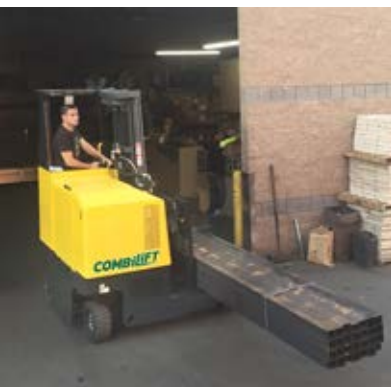

# COMBi-MR

The Combi-MR is Combilift's multi-directional stand-on reach truck which offers superb manoeuvrability and safety in the tightest working conditions.

# COMBi-MR

This compact truck features one rear wheel drive with a large rubber tyre and 360° steering rotation. The multi-functional controlled joystick allows the operator to change direction and travel speed in a smooth seamless motion, in addition to full control of all the hydraulic functions. This contributes to faster procedures for manufacturing distribution and logistics operations.