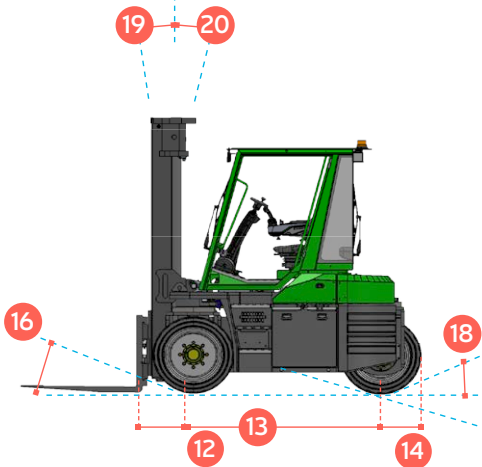

COMBi-CB 70E

FRONTAL MODE