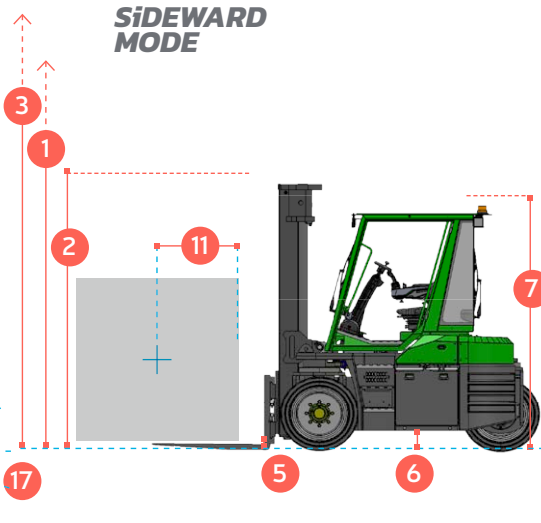

SiDEWARD MODE