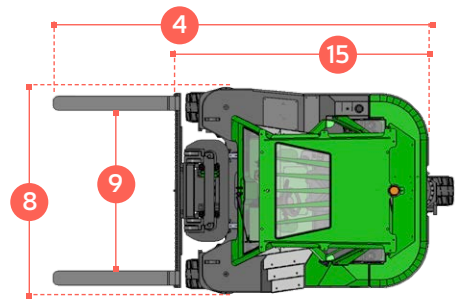

SiDEWARD MODE