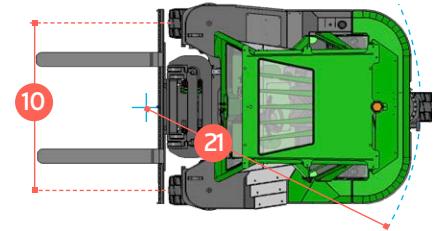

SiDEWARD MODE